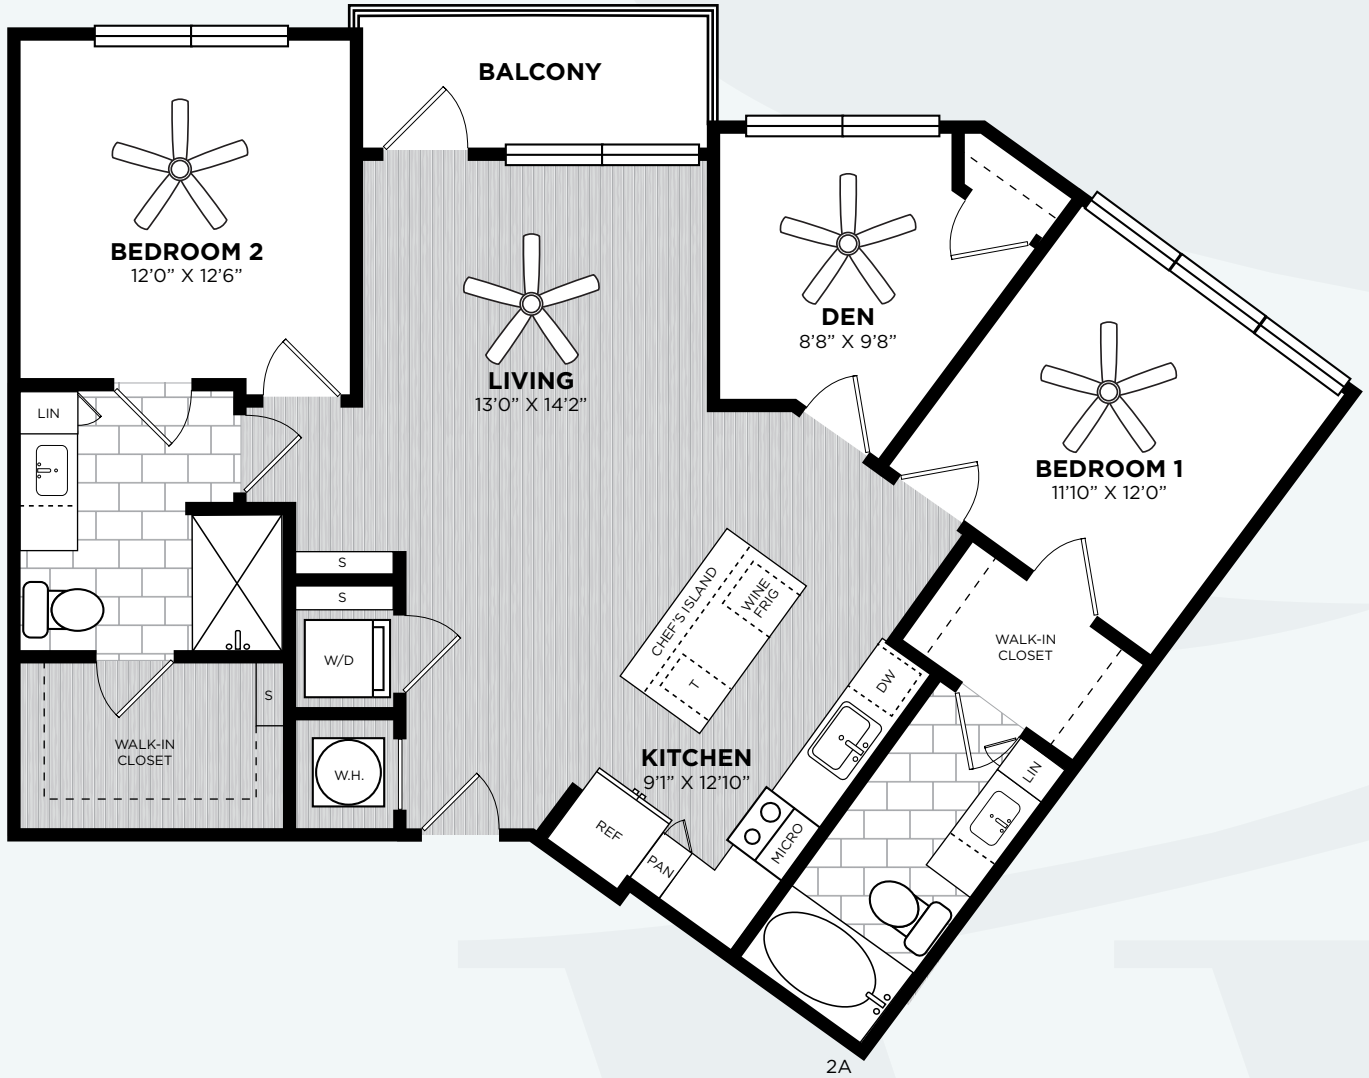

ALEXAN EIGHT WEST

LATTICE

2 BEDROOM / DEN / 2 BATH
1,244 S.F.

2A

LEVEL 2-5

Floor plans are artist's rendering and are for marketing purposes and are to be used as a guide only. All dimensions are approximate. Window placement, balcony configuration, closets sizes, unit features and actual product and specifications may vary slightly within each plan. Prices and availability are subject to change. At your request, we are happy to discuss specific unit modifications or accommodations.